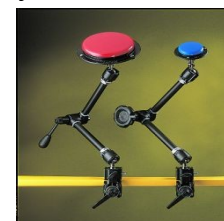

Access Devices

Switches	
Adjustable Pressure Switch Large / Medium	Flex Switch 
Bead Switch on necklace 	Handy Switch 
Big Red Switch Jelly Bean Switch Spec Switch 	Grasp Switch 
Buddy Button 	Leaf Switch 
Cap Switch 	Lever Switch 
Cup Switch 	Micro Light switch 
Cushion Switch 	Mini Cup Switch 
Eye Blink Switch 	Mounting Switch 
FlexAble switch on gooseneck 	Pillow switch 
Ping Pong Switch 	

Mouting and Positioning Equipment

Ergo Rest Height Adjustable

Maxess Tray

Maxess Standard Keyboard Rest

Gooseneck Mounting System

Maxess Compact Keyboard Rest

Lightweight Mounting System

Maxess Covered Laptop Rest

Quick fix G-Clamp

Maxess Joystick Rest
Shallow / Steep

Quick fix surface mount

Maxess Laptop Rest

Universal Mounting System
Lever or VFA

Maxess Switch Mount
Small / Medium / Large

Mounting and Positioning Equipment

Sensitrac adjustable arm

Sensitrac adjustable sl

Sensitrac flipper arm

Sensitrac Pad

Mouse Alternatives			
AMI Hand Track Pro		Joystick Mouse	
Big Track (switch adapted)		Optimax Wireless Joystick	
Cirque Easy Cat		Optimax Wireless Rollerball	
Cirque Smart Cat		Microsoft Trackball optical	
EasiTrax		Mini PointIt! Joystick	
EasyBall		Mini PointIt! Joystick (Interchangeable)	
AirObic/Quill mouse		Mouser SEMERC (USB)	
Ergonomic Optical Mouse (USB)		n-ABLER Joystick USB/PS2	
Evoluent Vertical Mouse		n-ABLER Rollerball	
Gyration ultra cordless optical suite			
IntegraMouse			